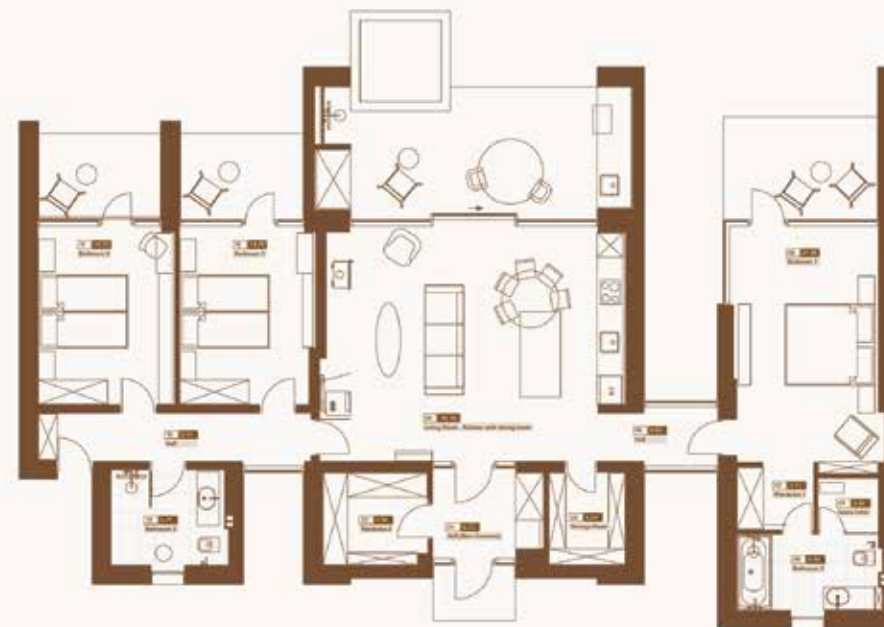

Villa One

Net Size: 115.47 sqm
 Gross Size: 169.60 sqm
 Quantity of Villas Type One: 6 Villas

Room specification

Room nr.	Name	Area (sq.m.)
1	Hall (main entrance)	3.52
2	Wardrobe	3.19
3	Watercloset	2.32
4	Storage room for kitchen	1.99
5	Sauna	2.74
6	Living room / kitchen with dining room	36.26
7	Bedroom 1	18.84
8	Wardrobe for bedroom 1	6.25
9	Bathroom for bedroom 1	6.94
10	Hall (second entrance for bedroom 2)	3.05
11	Hall with small kitchen	4.03
12	Bedroom 2	18.32
13	Wardrobe for bedroom 2	3.46
14	Bathroom for bedroom 2	4.56

Private Sauna
 Terrace with Jacuzzi
 Barbecue Area
 Spacious Private Garden
 2 Private Parking Spaces
 2 Mini Terraces
 1 Main Terrace

Villa Two

Net Size: 141.74 sqm
 Gross Size: 208.91 sqm
 Quantity of Villas Type One: 2 Villas

Room specification

Room nr.	Name	Area (sq.m.)
1	Hall (main entrance)	6.13
2	Wardrobe	5.96
3	Storage room for kitchen	4.54
4	Living room / kitchen with dining room	42.18
5	Hall	4.03
6	Bedroom 1	21.86
7	Wardrobe for bedroom 1	3.11
8	Bathroom for bedroom 1	6.86
9	Sauna cabin	2.02
10	Hall	8.51
11	Bedroom 2	15.05
12	Bedroom 3	14.78
13	Bathroom for bedroom 2 and 3	6.71